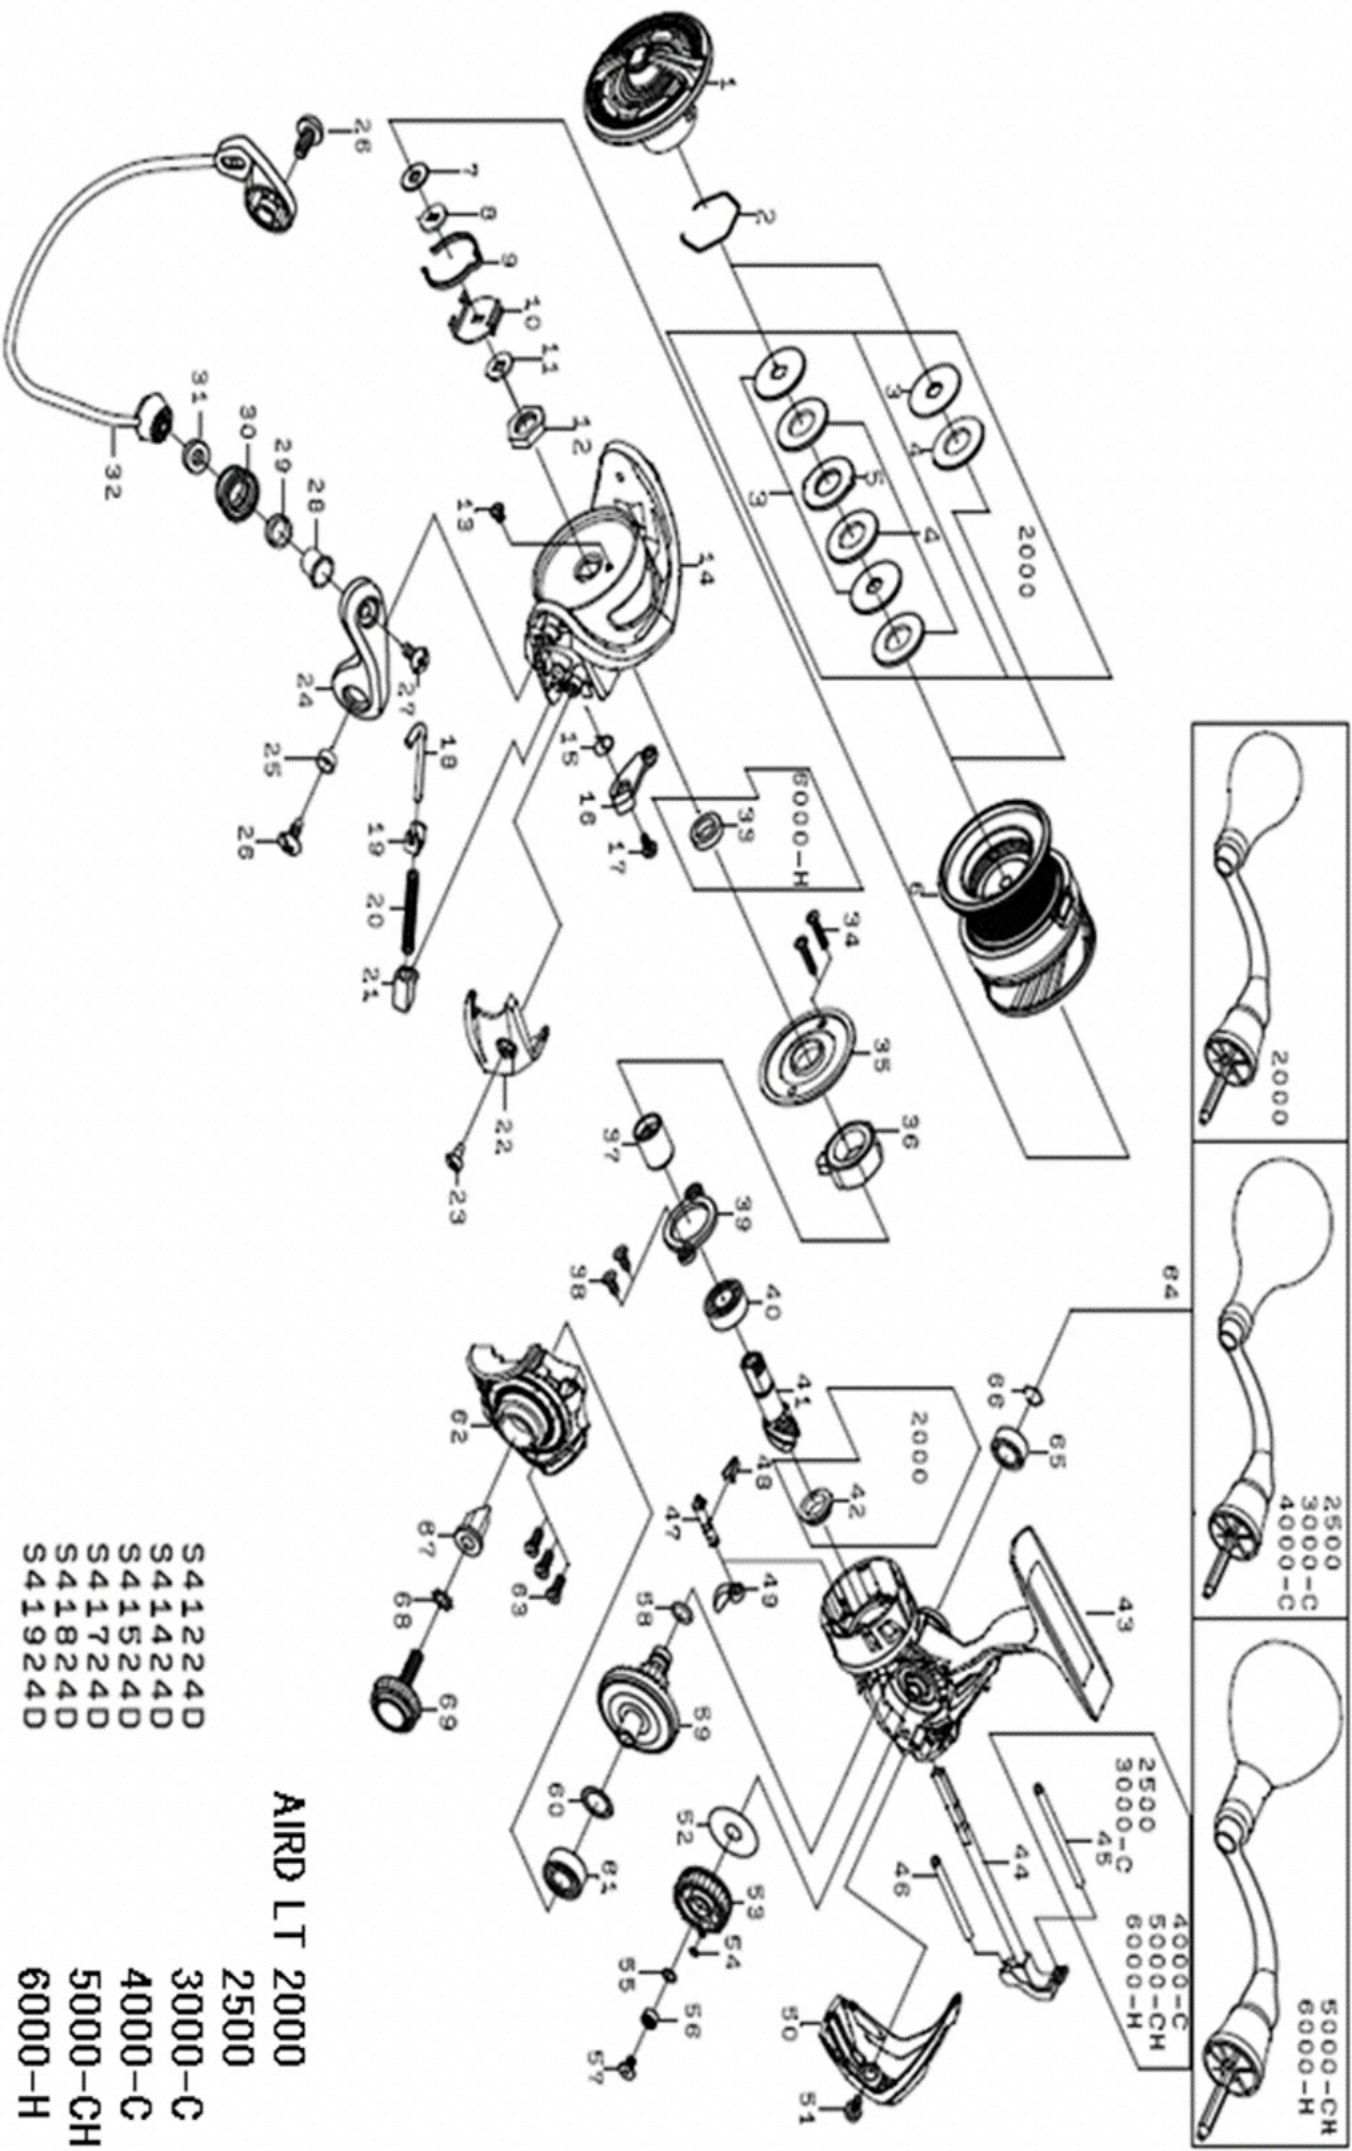

AIRD LT 2500

Feel Alive.

Please quote by part number, not key number when ordering.
spares@daiwaaustralia.com.au PH: (02) 8644 8644

- S412224D
- S414224D
- S415224D
- S417224D
- S418224D
- S419224D

1. AIRD LT 2000
2. 2500
   - 3000-C
   - 4000-C
   - 5000-CH
   - 6000-H